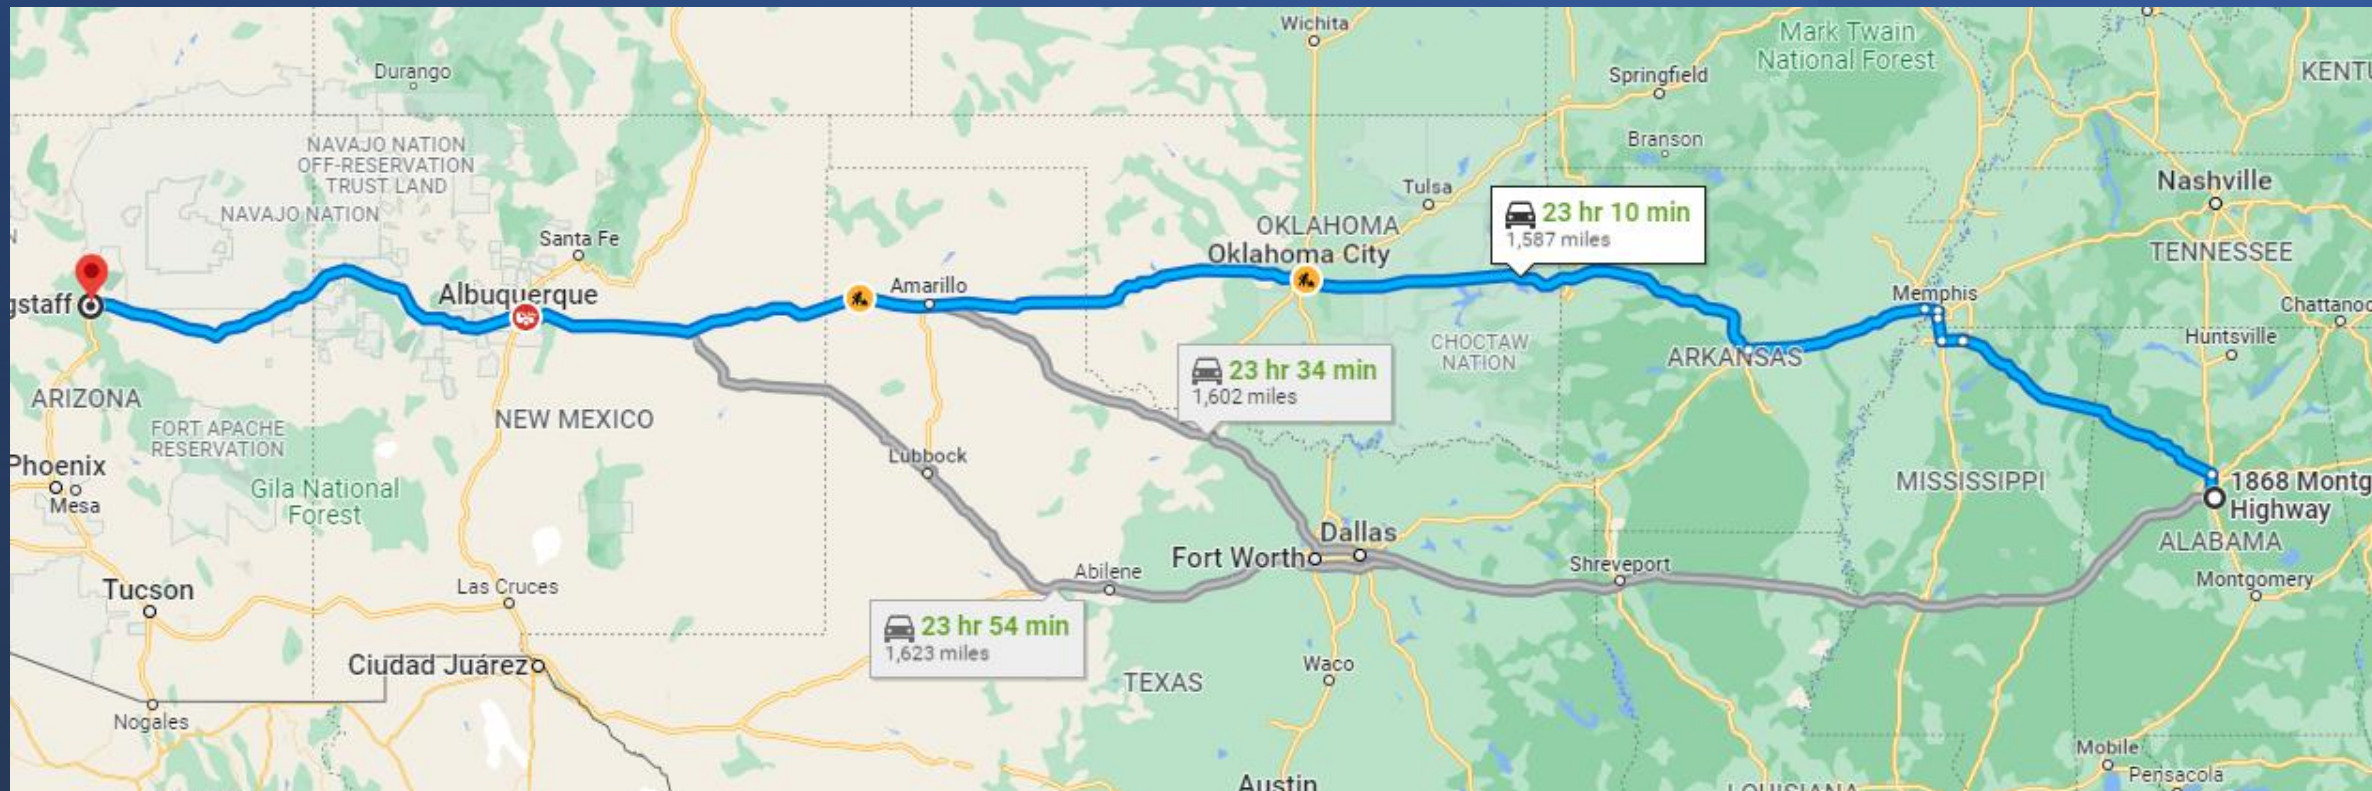

# Chapter 21-22

- Vs. 1 – New heavens and new earth
- Vs. 2-8 – The Holy City
- Vs. 9-27 – The New Jerusalem
  - Most Holy Place – 1Kings 6:20
  - Stadia = 607 feet – 12,000 stadia – 1400 miles/1500 miles
  - 144 cubits – 200 feet (width of football field is 160 feet)